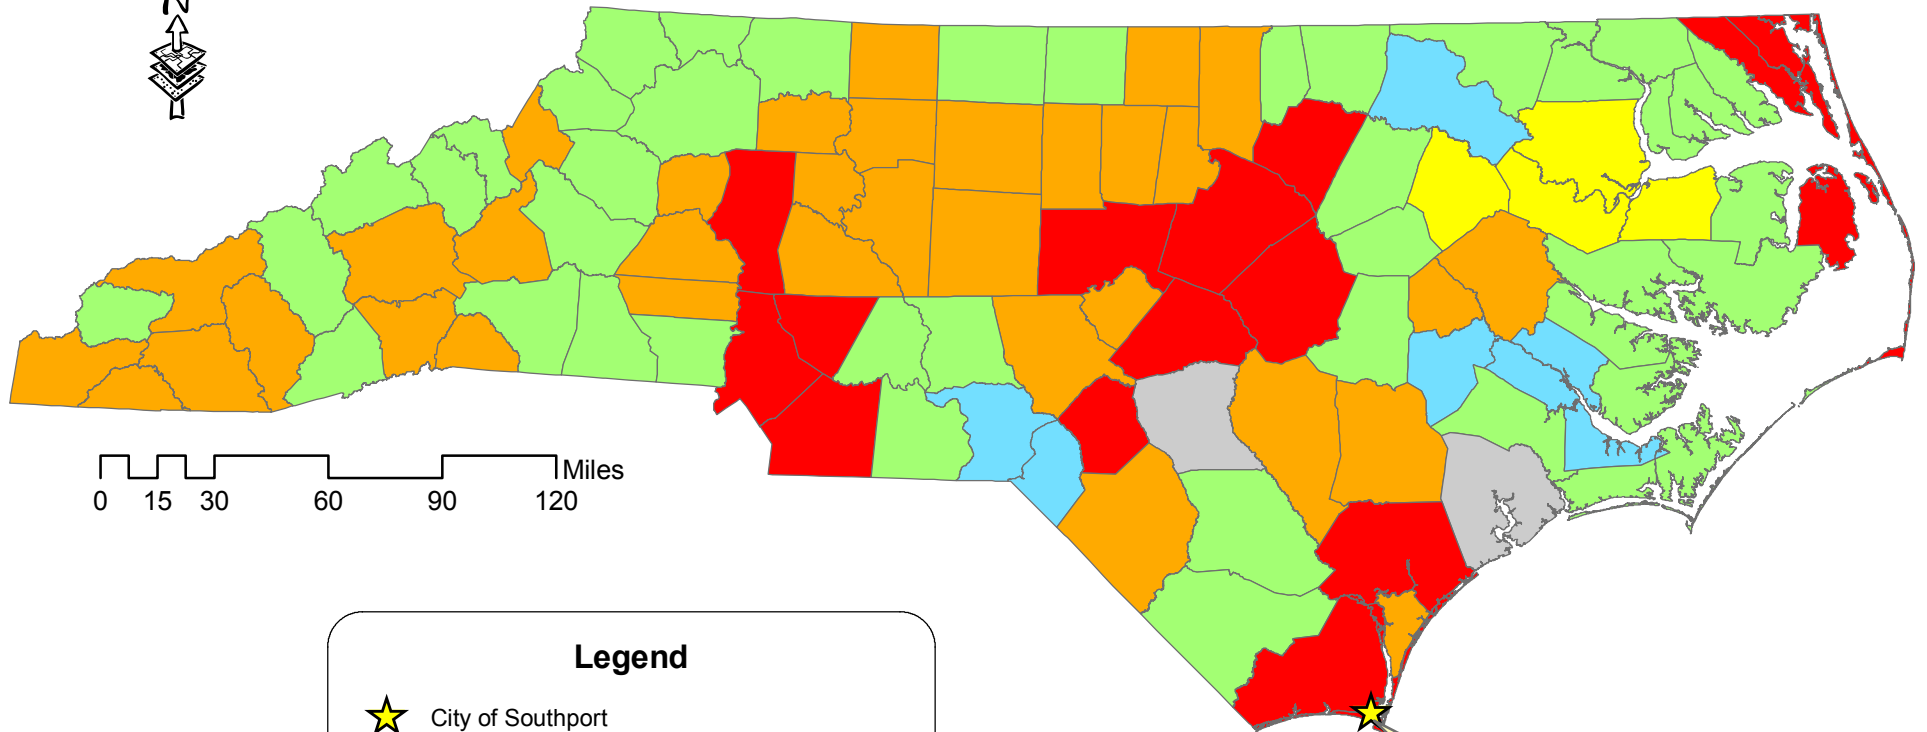

MAP 2

Population Growth 1990-2000 North Carolina Counties

Legend

★ City of Southport

Population Change

-  High Growth, High Net In-Migration
-  Modest Growth, Net In-Migration
-  Low Growth, Net In-Migration
-  Low/Modest Growth, Net Out-Migration
-  Population Loss, Net Out-Migration
-  Extreme Natural Increase, Net Out-Migration

City of Southport
Brunswick County, NC

The preparation of this map was financed in part through a grant provided by the North Carolina Coastal Management Program, through funds provided by the Coastal Zone Management Act of 1972, as amended, which is administered by the Office of Ocean and Coastal Resource Management, National Oceanic and Atmospheric Administration.